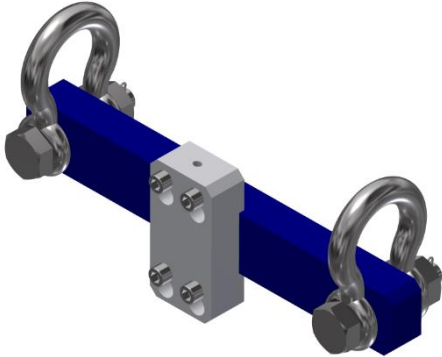

WL CLAMP

The RMZ Wire Line Clamps are designed to fix around wire/cable and hold it in order to prevent movement.

Application

Primarily used to hold the line above the closed Bop's during fishing operations.

Features & Benefits

- Plate are configured to each wire size and It is easily replaceable.
- Reduced inventory.
- Customizable connection to suit customer requirement.

WL CLAMP ASSY

CLAMP INSERT

WL CLAMP

Technical Specifications

WIRE SIZE	ASSY NO	CLAMP INSERT
0.092"	990034531	990034805
0.108"	990034532	990034382
0.125"	990031229	990034806
0.140"	990051092	990050983
0.160"	990033038	990034807
0.187"	990032899	990034808
0.218"	990032900	990034809
0.250"	990033027	990034810
0.312"	990032345	990034811